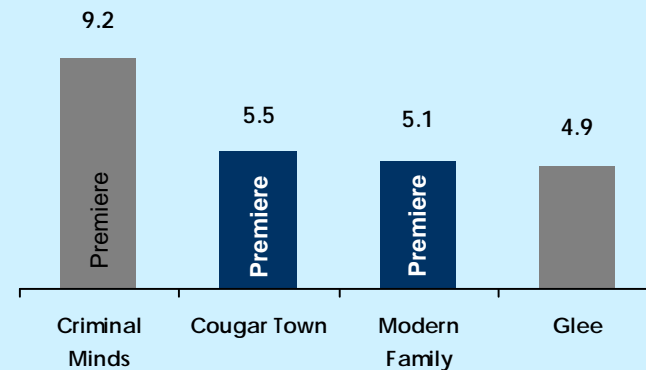

“Season’s smartest comedy” proves its excellence with a strong premiere!

Widely considered the best of the new comedies, **Modern Family** along with its Citytv sister **Cougar Town**, overtook the much hyped Glee for **top new Wednesday night show** among **Adults 25-54**.

Toronto DMA Ratings
Wednesday, September 23, 9-10p

Adults 25-54

Source: PPM Overnight Data, subject to change, Globe and Mail

Citytv