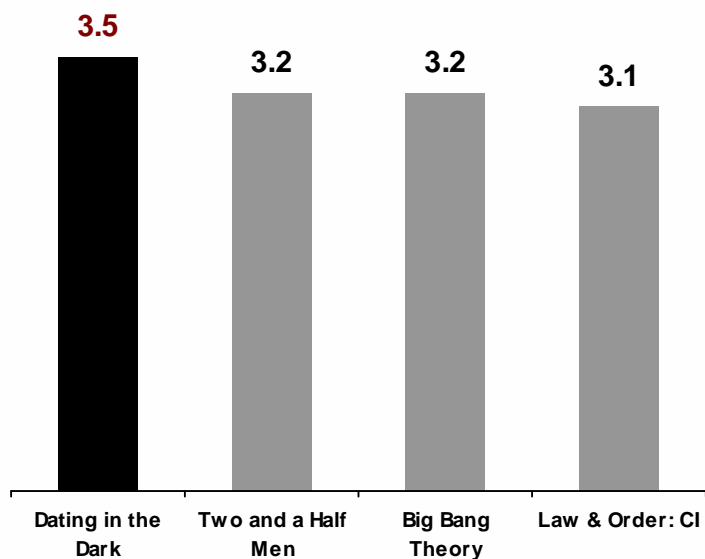

## *Dating in the Dark* Notches Another Win, Attracting Female Decision Makers.

**Women 25-54 Ratings**  
Monday, August 10<sup>th</sup>, 9-10p, Toronto DMA

Demo	Index
Women 25-54	213
Women 18-49	191
Principal Shopper	122
Female Head of Household	149
Homemaker	163
Working Women	171
Professionals	120
Clerical/Related	186
Child <12 in HH	121

Profile based on 4 week average (July 20-Aug 10), Citytv Ontario, Toronto DMA, indexed to Adults 18+