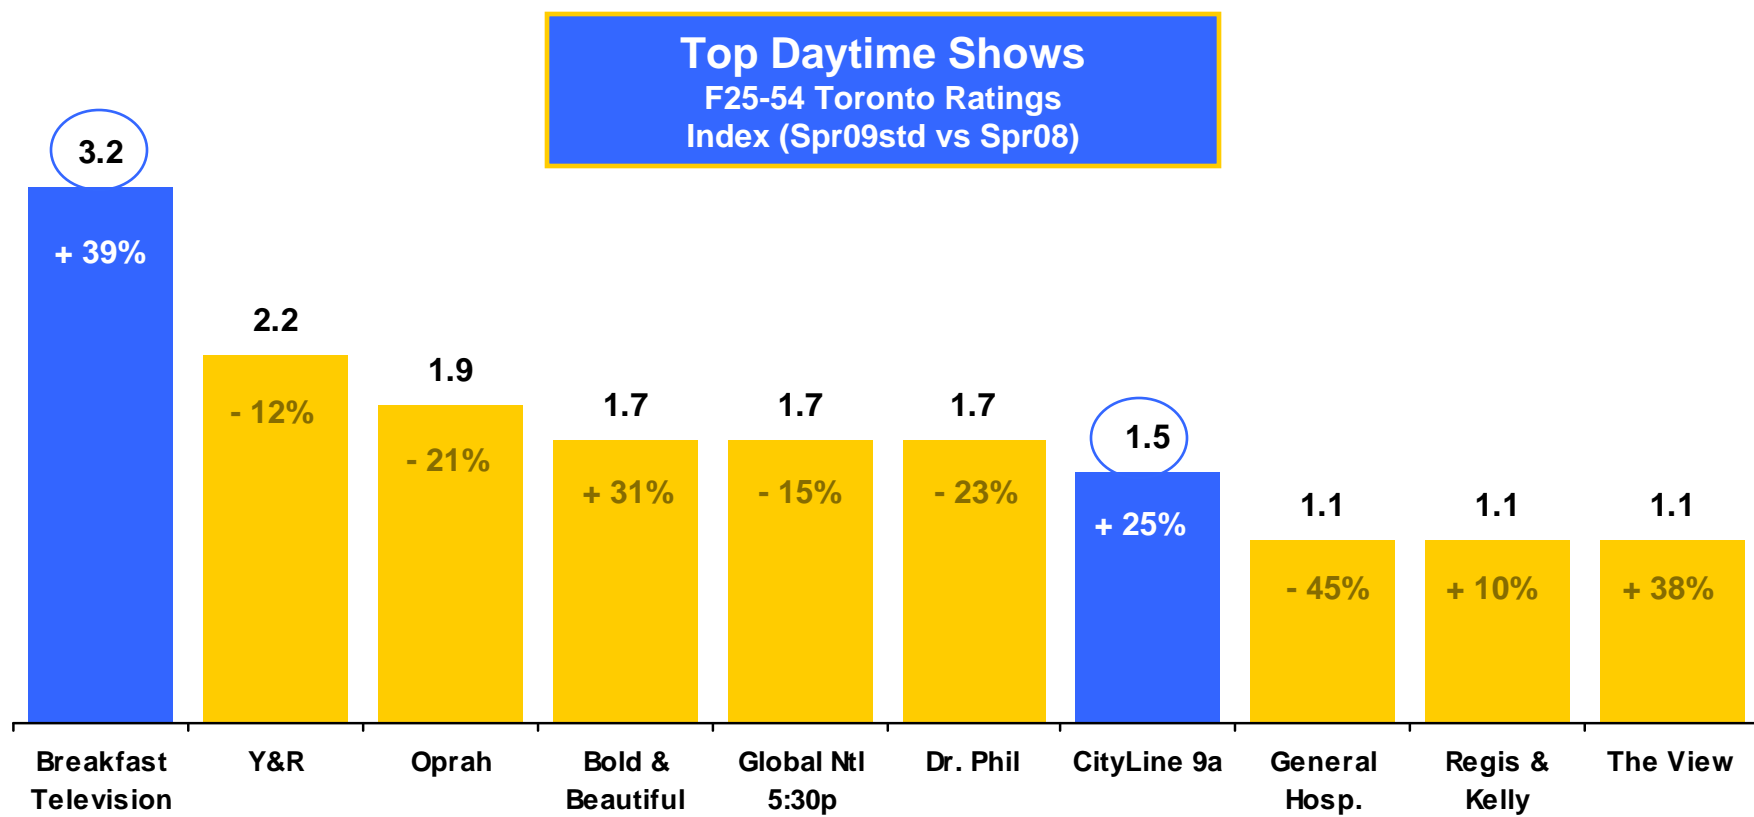

#1 During The Day

In Toronto, BT is the top ranked F25-54 daytime show *by far!*

Strong program loyalty to BT and the rejuvenation of CityLine have led to increases compared to last Spring.

Source: Toronto DMA, Spr09std = Mar 30 – May 3/09

#1 During The Day

In Toronto, BT is the top ranked F18-49 daytime show *by far!*

Strong program loyalty to BT and the rejuvenation of CityLine have led to increases compared to last Spring.

Top Daytime Shows
F18-49 Toronto Ratings
Index (Spr09std vs Spr08)